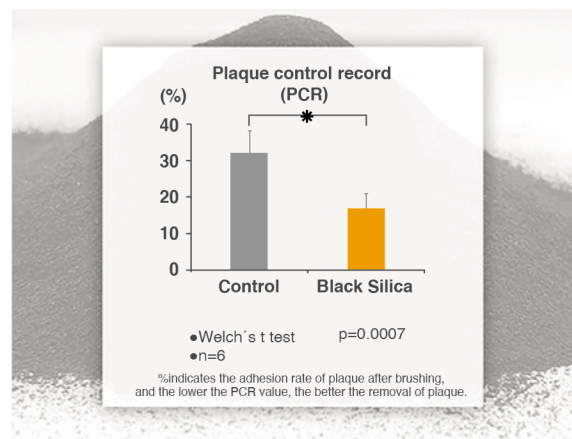

Developed using excellent and innovative Japanese manufacturing technologies

Function and designs of products makes the customers comfortable

Wakka Series

The Wakka series are toothbrushes with the world's first black silica blended tapered filaments. It has 2 main features.

- High plaque removal rate even without toothpaste
- Tapered filaments reach periodontal pockets or interdental area

Black silica is known as a mysterious natural ore generating negative ions and far-infrared effects.

We are using natural black silica ore, which is directly supplied with evidence from Kaminokuni-town of Hokkaido.

Reach to periodontal pockets

Plaque removal test result

Wakka

Features

- **Toothbrush for adults.**
- **Compact head and tapered bristles are convenient to clean interdental area, where plaque is often left.**